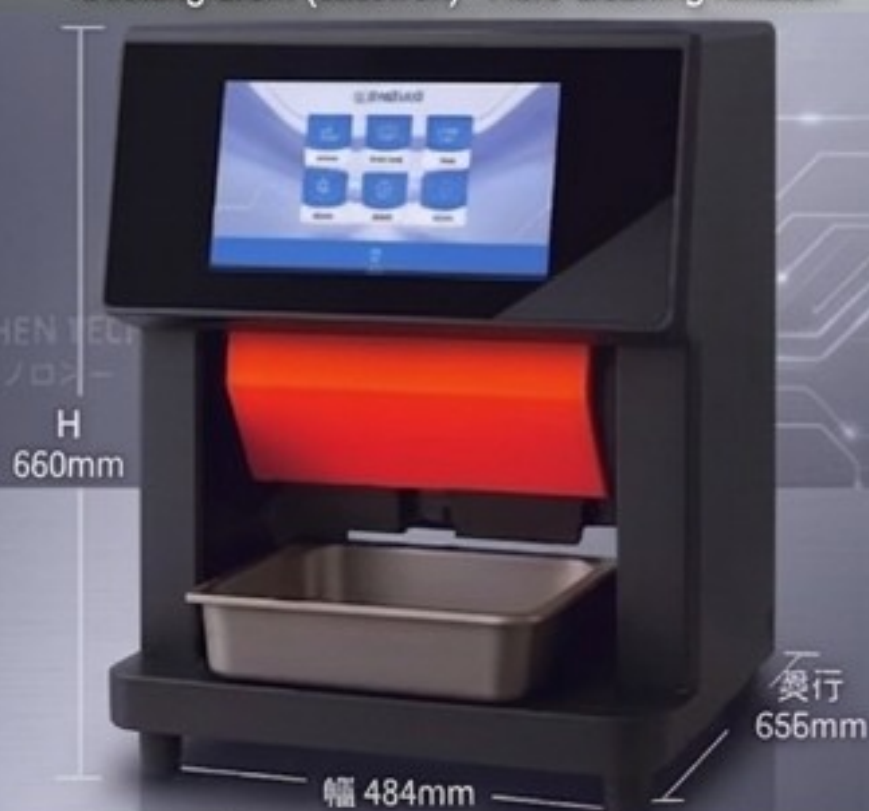

EQUIPMENT SPECIFICATIONS (Supports multiple languages)

- No equipment construction needed
- Solves talent shortage
- Stable quality
- Reduces education/training labor and cost

YG-B01

- Cooking drum (steel) - No auto-cleaning

LIST PRICE [REQUEST AN ESTIMATE](#)

YG-B01-PRO

- Cooking drum (cast iron) - Auto-cleaning function

LIST PRICE [REQUEST AN ESTIMATE](#)